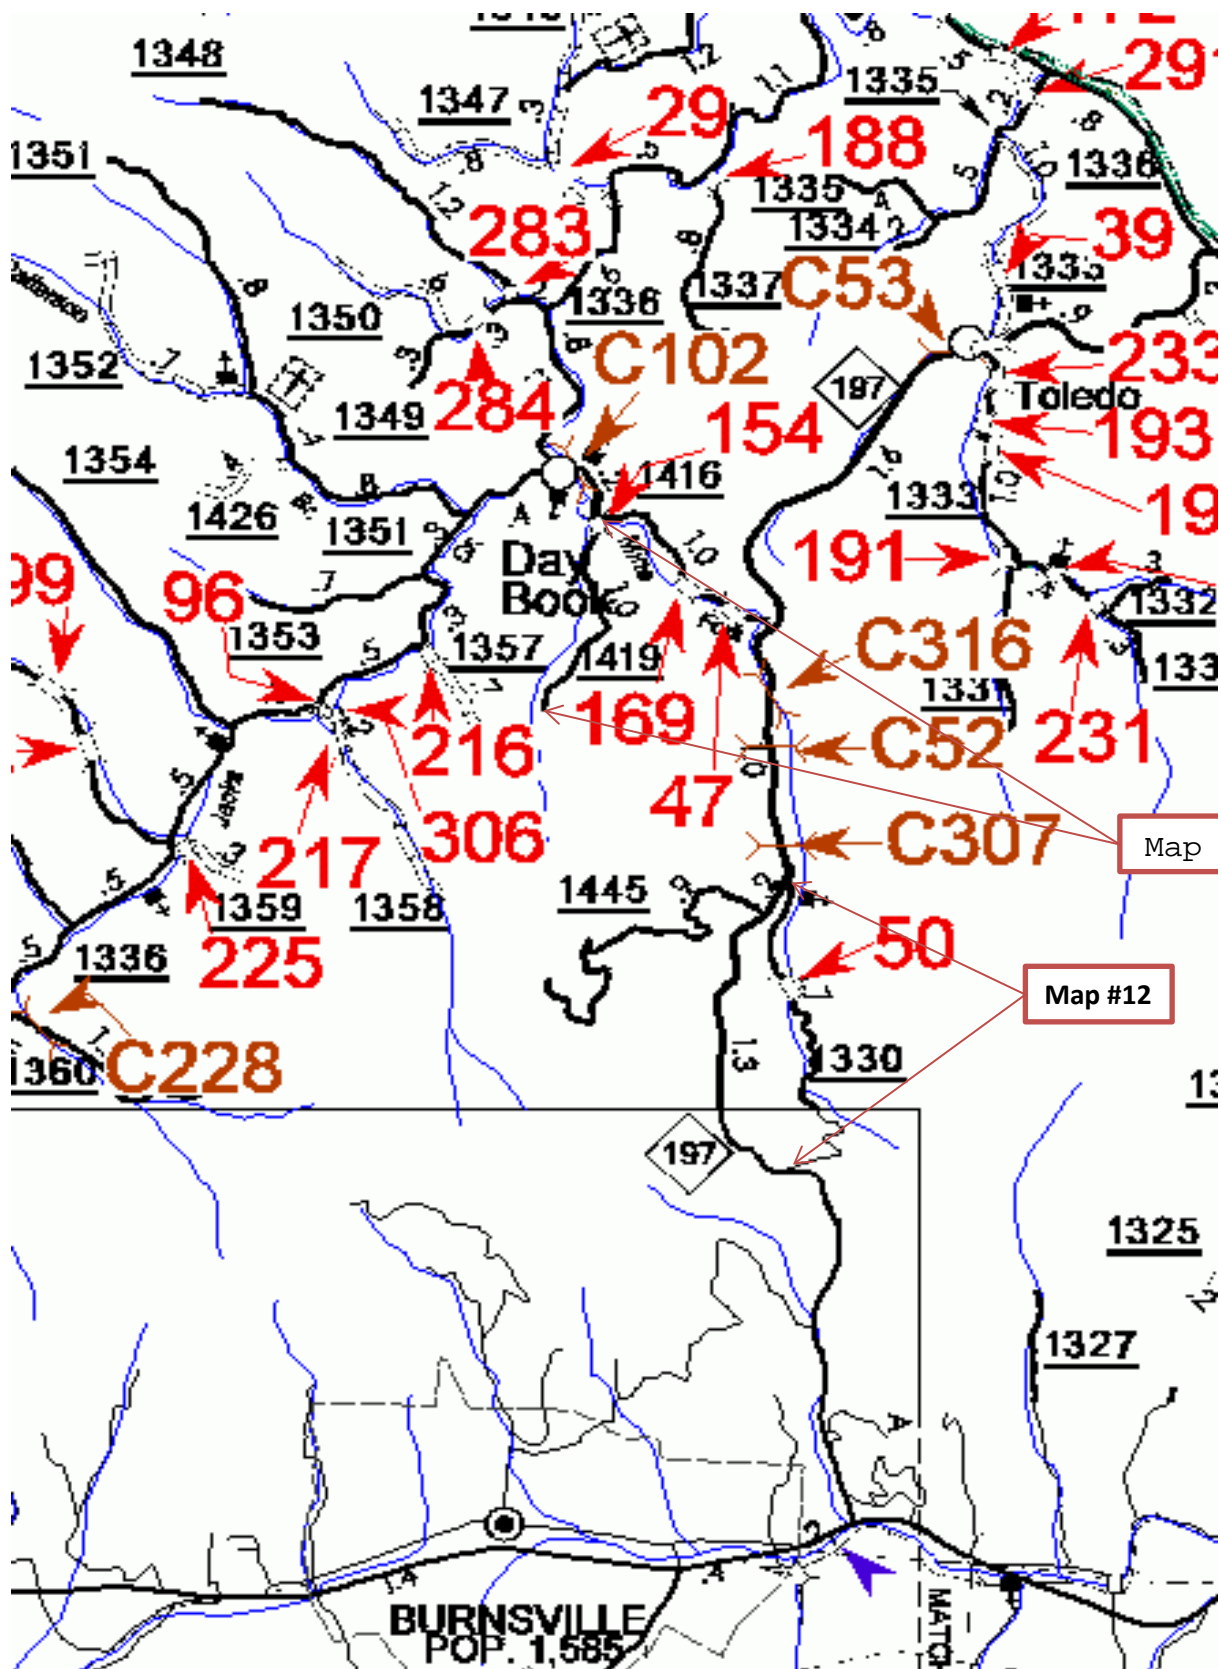

Yancey County

Yancey County

Yancey County

Yancey County

Yancey County

Map #8

Map #12

BURNSVILLE
POP. 1,585

Yancey County